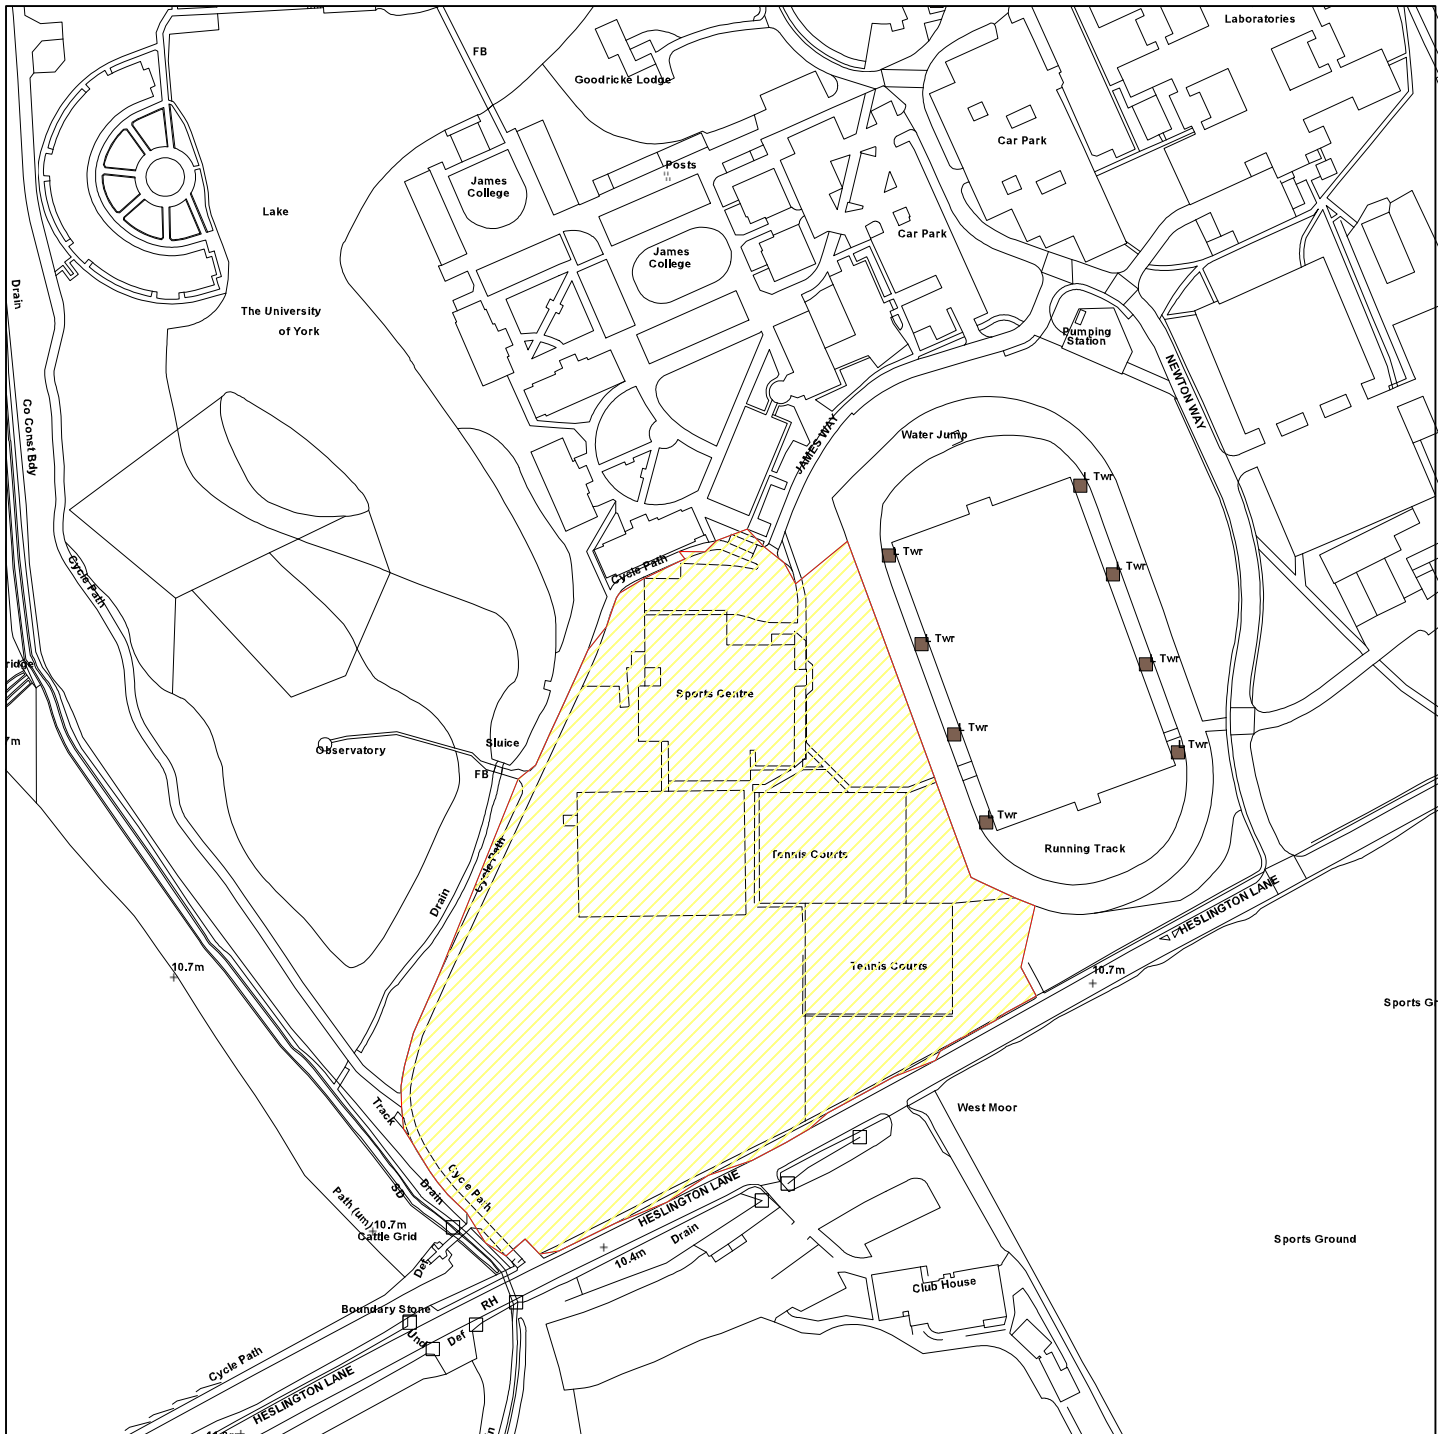

Sports Centre, Heslington Lane

10/01052/FULM

GIS by ESRI (UK)

Scale : 1:2500

Reproduced from the Ordnance Survey map with the permission of the Controller of Her Majesty's Stationery Office © Crown Copyright 2000.

Unauthorised reproduction infringes Crown Copyright and may lead to prosecution or civil proceedings.

Produced using ESRI (UK)'s MapExplorer 2.0 - <http://www.esriuk.com>

Organisation	City of York Council
Department	Planning & Sustainable Development
Comments	Application site
Date	30 July 2010
SLA Number	Not set